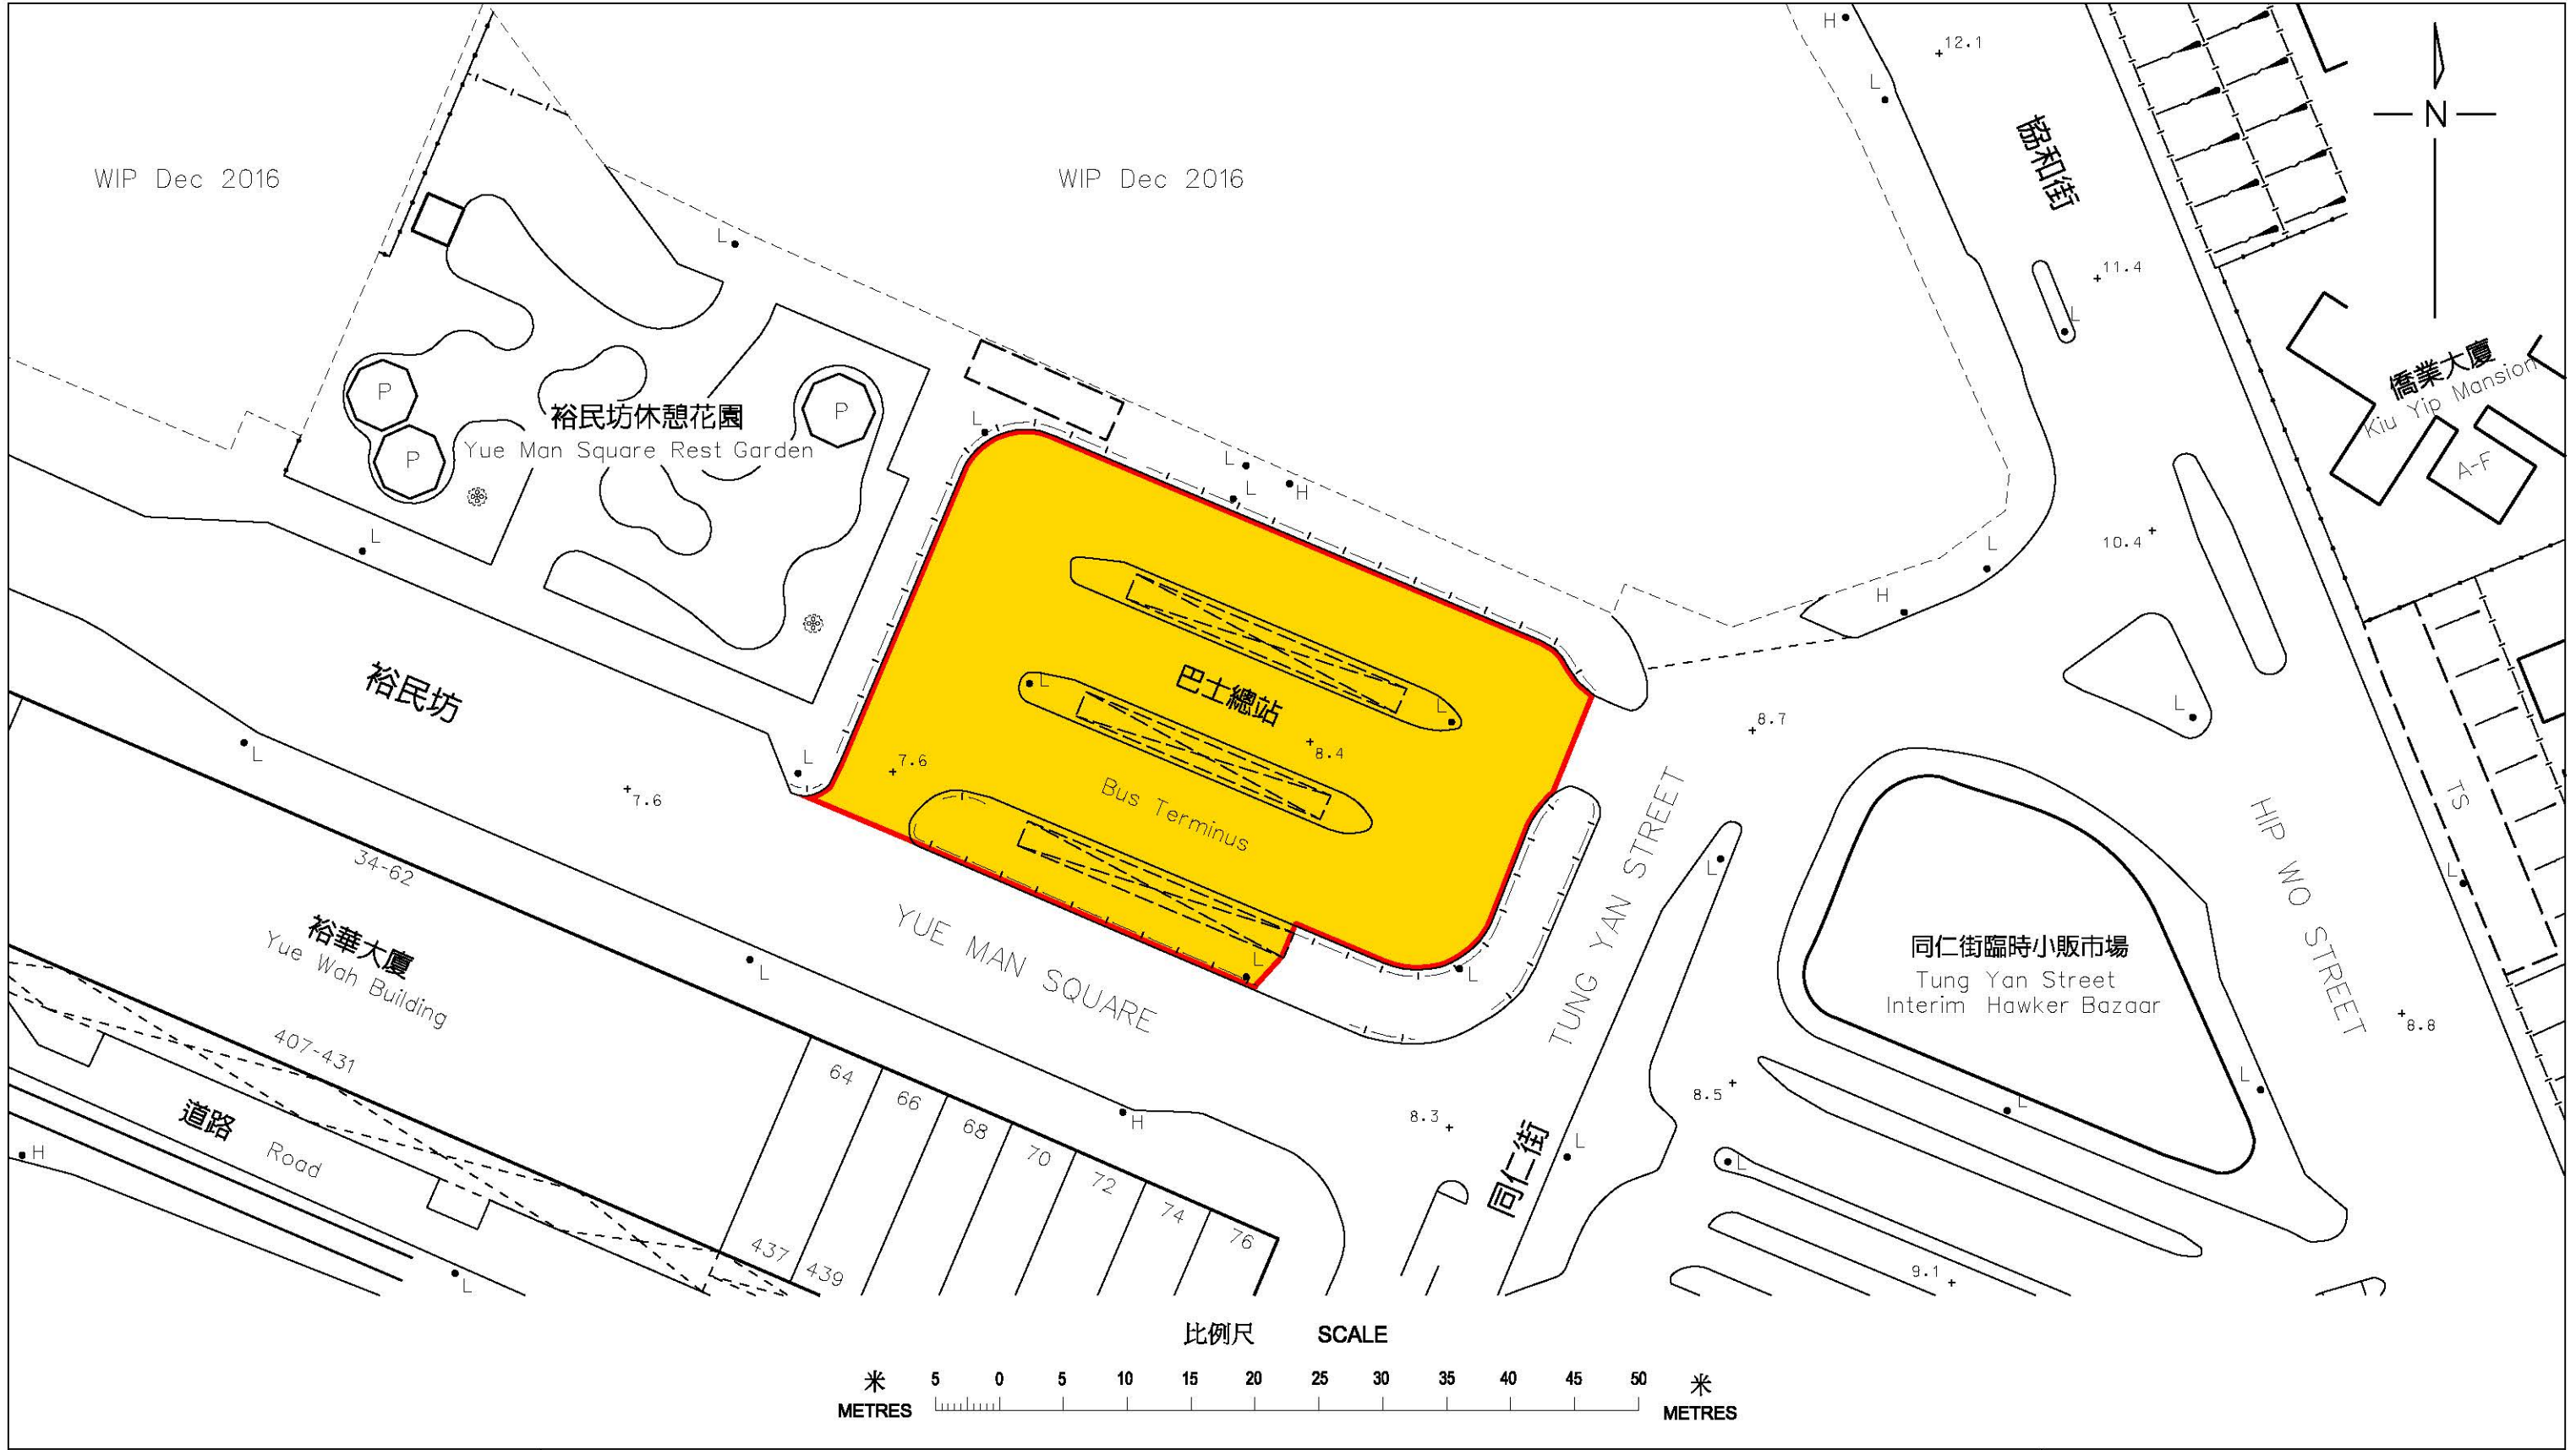

WIP Dec 2016

WIP Dec 2016

 禁止吸煙區 (只限地面)  
No Smoking Area (Ground Level Only)

底圖由地政總署測繪處提供  
Base map from Survey and Mapping Office, Lands Department  
底圖之圖例可參閱 [www.landed.gov.hk/mapping/tc/paper\\_map/bp.htm](http://www.landed.gov.hk/mapping/tc/paper_map/bp.htm)  
Legend of base map refers [www.landed.gov.hk/mapping/en/paper\\_map/bp.htm](http://www.landed.gov.hk/mapping/en/paper_map/bp.htm)

© 2017 版權所有 未經許可 不得複製  
Copyright reserved - Reproduction by permission only

《吸煙(公眾衛生)條例》(第371章)

Smoking (Public Health) Ordinance (Cap. 371)

指定禁止吸煙區 - 觀塘裕民坊臨時巴士總站

Designated No Smoking Area - Yue Man Square Temporary Bus Terminus, Kwun Tong